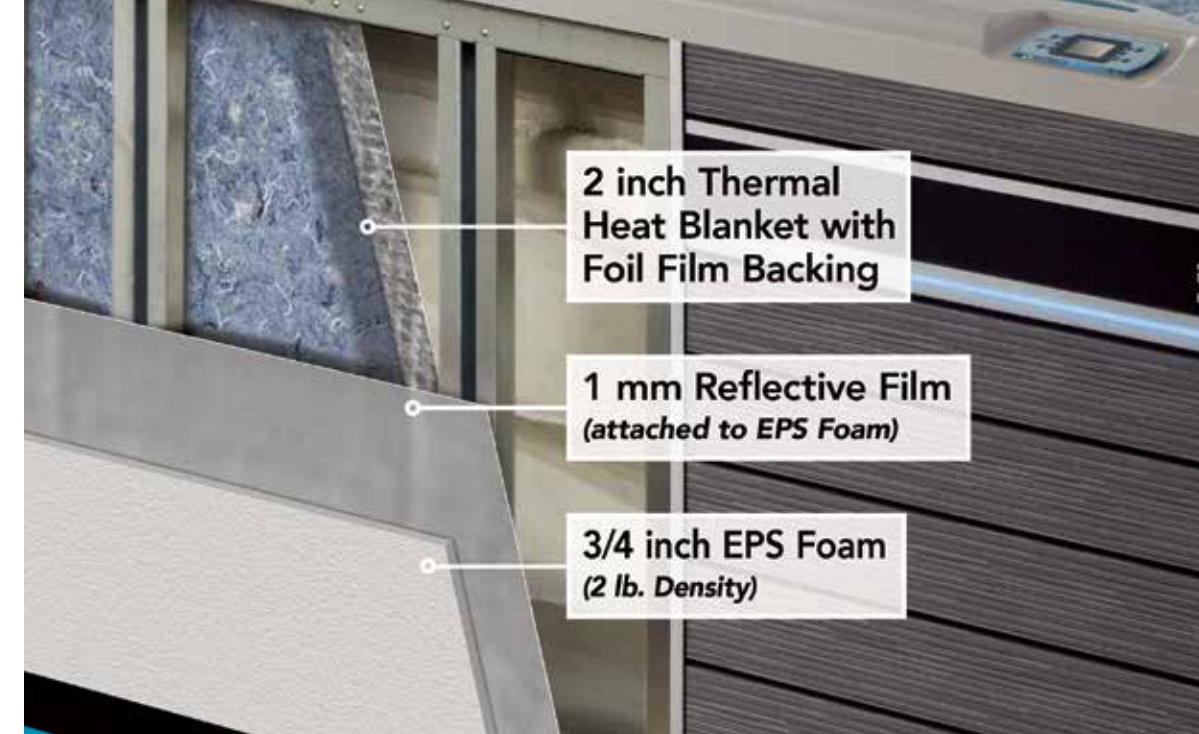

Energy Efficiency

Keeping your energy bill low is important. The Tri-Thermic™ Barrier System, a standard feature on all Fitness and Exercise Systems, provides three layers of insulation to conserve heat, enhance the energy efficiency, and lower operating costs.

The system's three layers include a three-quarter inch, two-pound density EPS (Expanded Polystyrene) foam and reflective film attached to the inside of the cabinet, combined with a two-inch thick heat blanket made of high-quality recycled textile fibers and foil film, attached on the inside of the steel frame. Together these materials provide maximum thermal performance.

The Tri-Thermic™ Barrier achieves certification to current California Energy Commission (CEC) and APSP 14 National Standards and already meets the upcoming 2018 CEC standards.